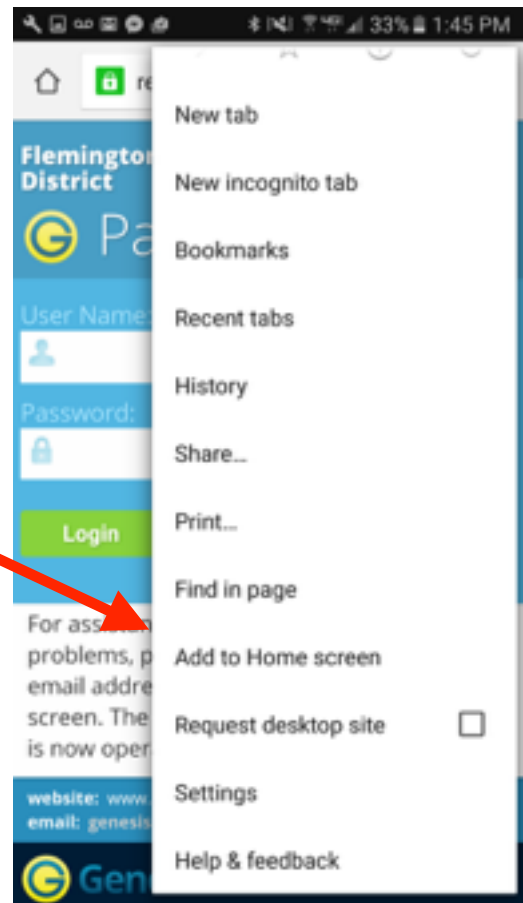

Genesis Mobile App How-To

Step #1

Click on Chrome web browser on your Android

Step #2

Enter the parent portal address in the URL window

Step #3

Press Go

Parent Account:
<https://parents.c1.genesisedu.net/rfh>
or
Student Account:
<https://students.c1.genesisedu.net/rfh>

Genesis Mobile App How-To

Step #4

You will now be at the mobile Genesis Parent Portal website

Step #5

Click the three dots.

Step #6

Click the button Add to Home Screen

Genesis Mobile App How-To