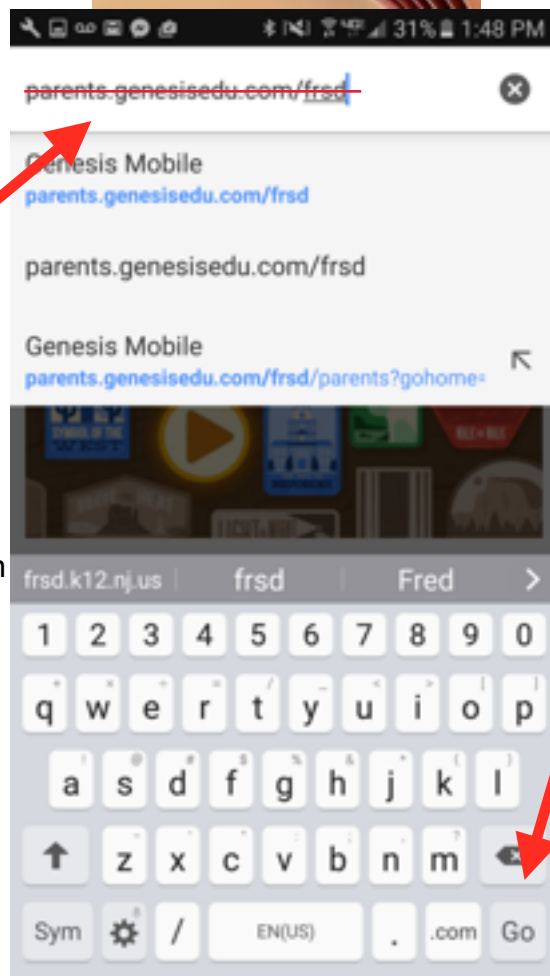

Genesis Mobile App How-To

Step #1

Click on Chrome web browser on your Android

Step #2

Enter the parent portal address in the URL window

Step #3

Press Go

Parent Account:
<https://parents.c1.genesisedu.net/rfh>
or
Student Account:
<https://students.c1.genesisedu.net/rfh>

Genesis Mobile App How-To

Step #4

You will now be at the mobile Genesis Parent Portal website

Step #5

Click the three dots.

Step #6

Click the button Add to Home Screen

Genesis Mobile App How-To