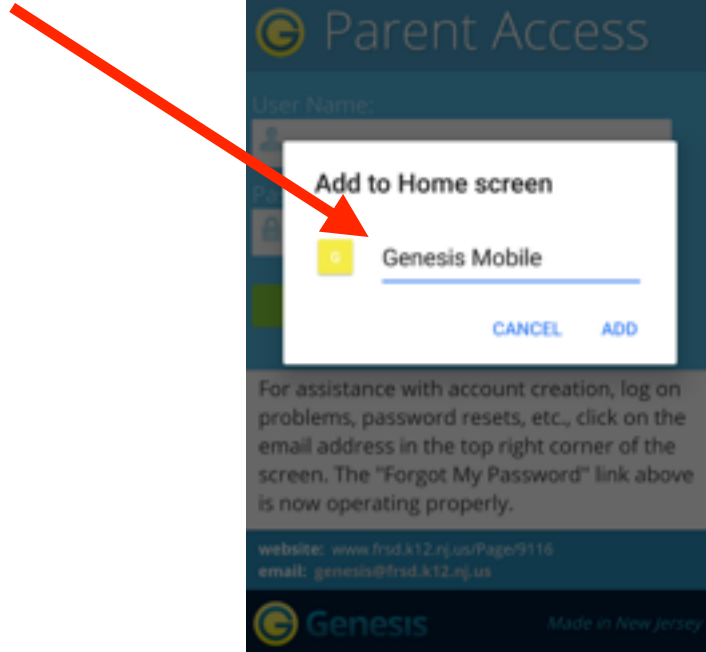

Genesis Mobile App How-To

Step #1

Click on Chrome web browser on your Android

Step #2

Enter the parent portal address in the URL window

Step #3

Press Go

Parent Account:
<https://parents.c1.genesisedu.net/rfh>
or
Student Account:
<https://students.c1.genesisedu.net/rfh>

Genesis Mobile App How-To

Step #4

You will now be at the mobile Genesis Parent Portal website

Step #5

Click the three dots.

Step #6

Click the button Add to Home Screen

Genesis Mobile App How-To

Step #7

Click Add button

Step #7

Genesis Mobile App is now on your desktop