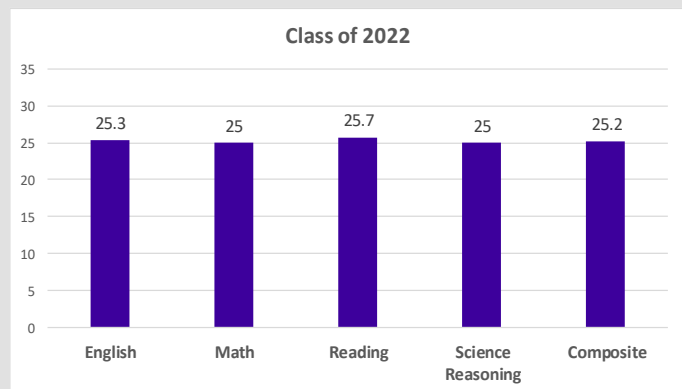

STANDARDIZED TESTING

SAT & ACT Scores (through June 2022)