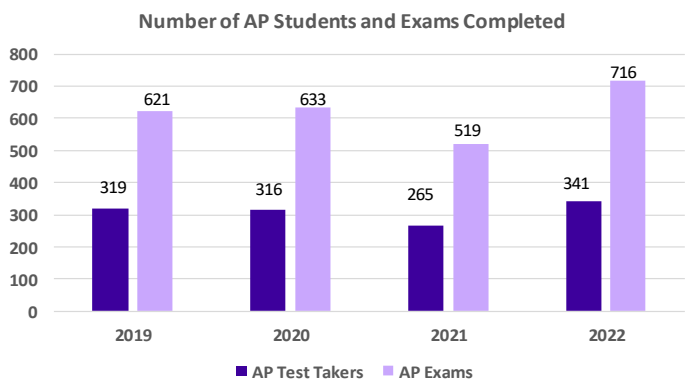

## SAT & ACT Scores (through June 2022)

Coming Soon

31 students of the 264 class population tested.

\*Due to inaccessibility of ACT test dates and sites in the spring, fewer students have tested than in past years.

## Advanced Placement Data 2022

205 (77%) Seniors have taken 1 or more AP courses in their 4 years.

128 (48%) Seniors have taken 3 or more AP courses in their 4 years.

In 2022, of the students enrolled in AP courses, 86% took the corresponding AP Test.