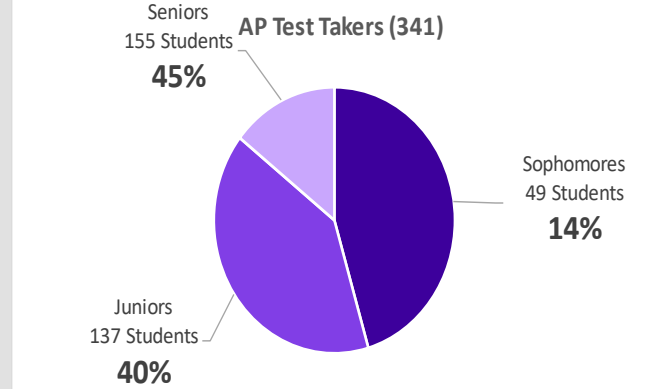

## SAT & ACT Scores (through June 2022)

Coming Soon

31 students of the 264 class population tested.

\*Due to inaccessibility of ACT test dates and sites in the spring, fewer students have tested than in past years.

## Advanced Placement Data 2022

205 (77%) Seniors have taken 1 or more AP courses in their 4 years.

128 (48%) Seniors have taken 3 or more AP courses in their 4 years.

In 2022, of the students enrolled in AP courses, 86% took the corresponding AP Test.